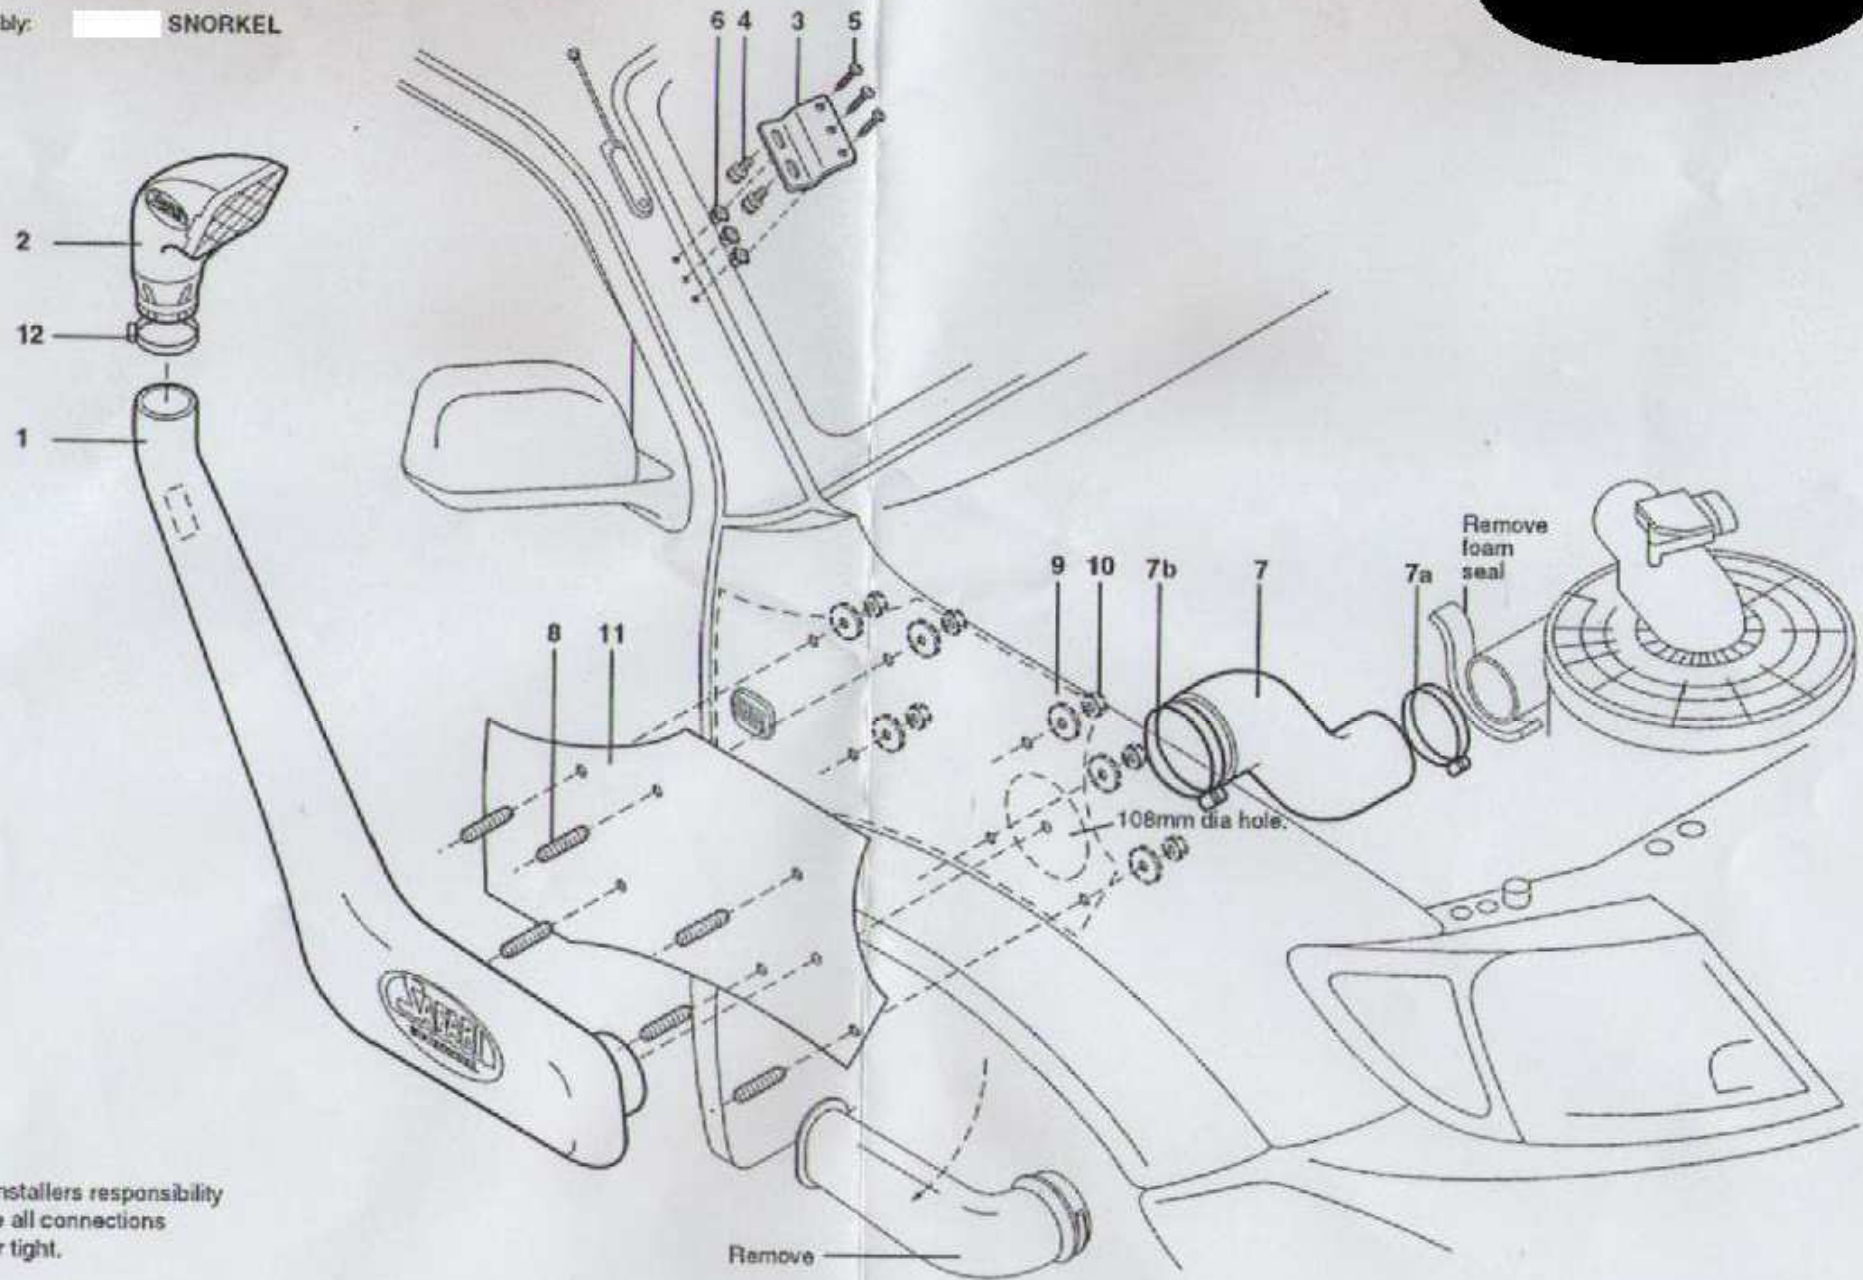

Model No:

SS120HF

Description:

TOYOTA HILUX 2005 MOD. 3.0L D4D TDI (1KD-FTV Engine)

Sub Assembly:

SNORKEL

**NOTE:**

It is the installers responsibility to ensure all connections are water tight.